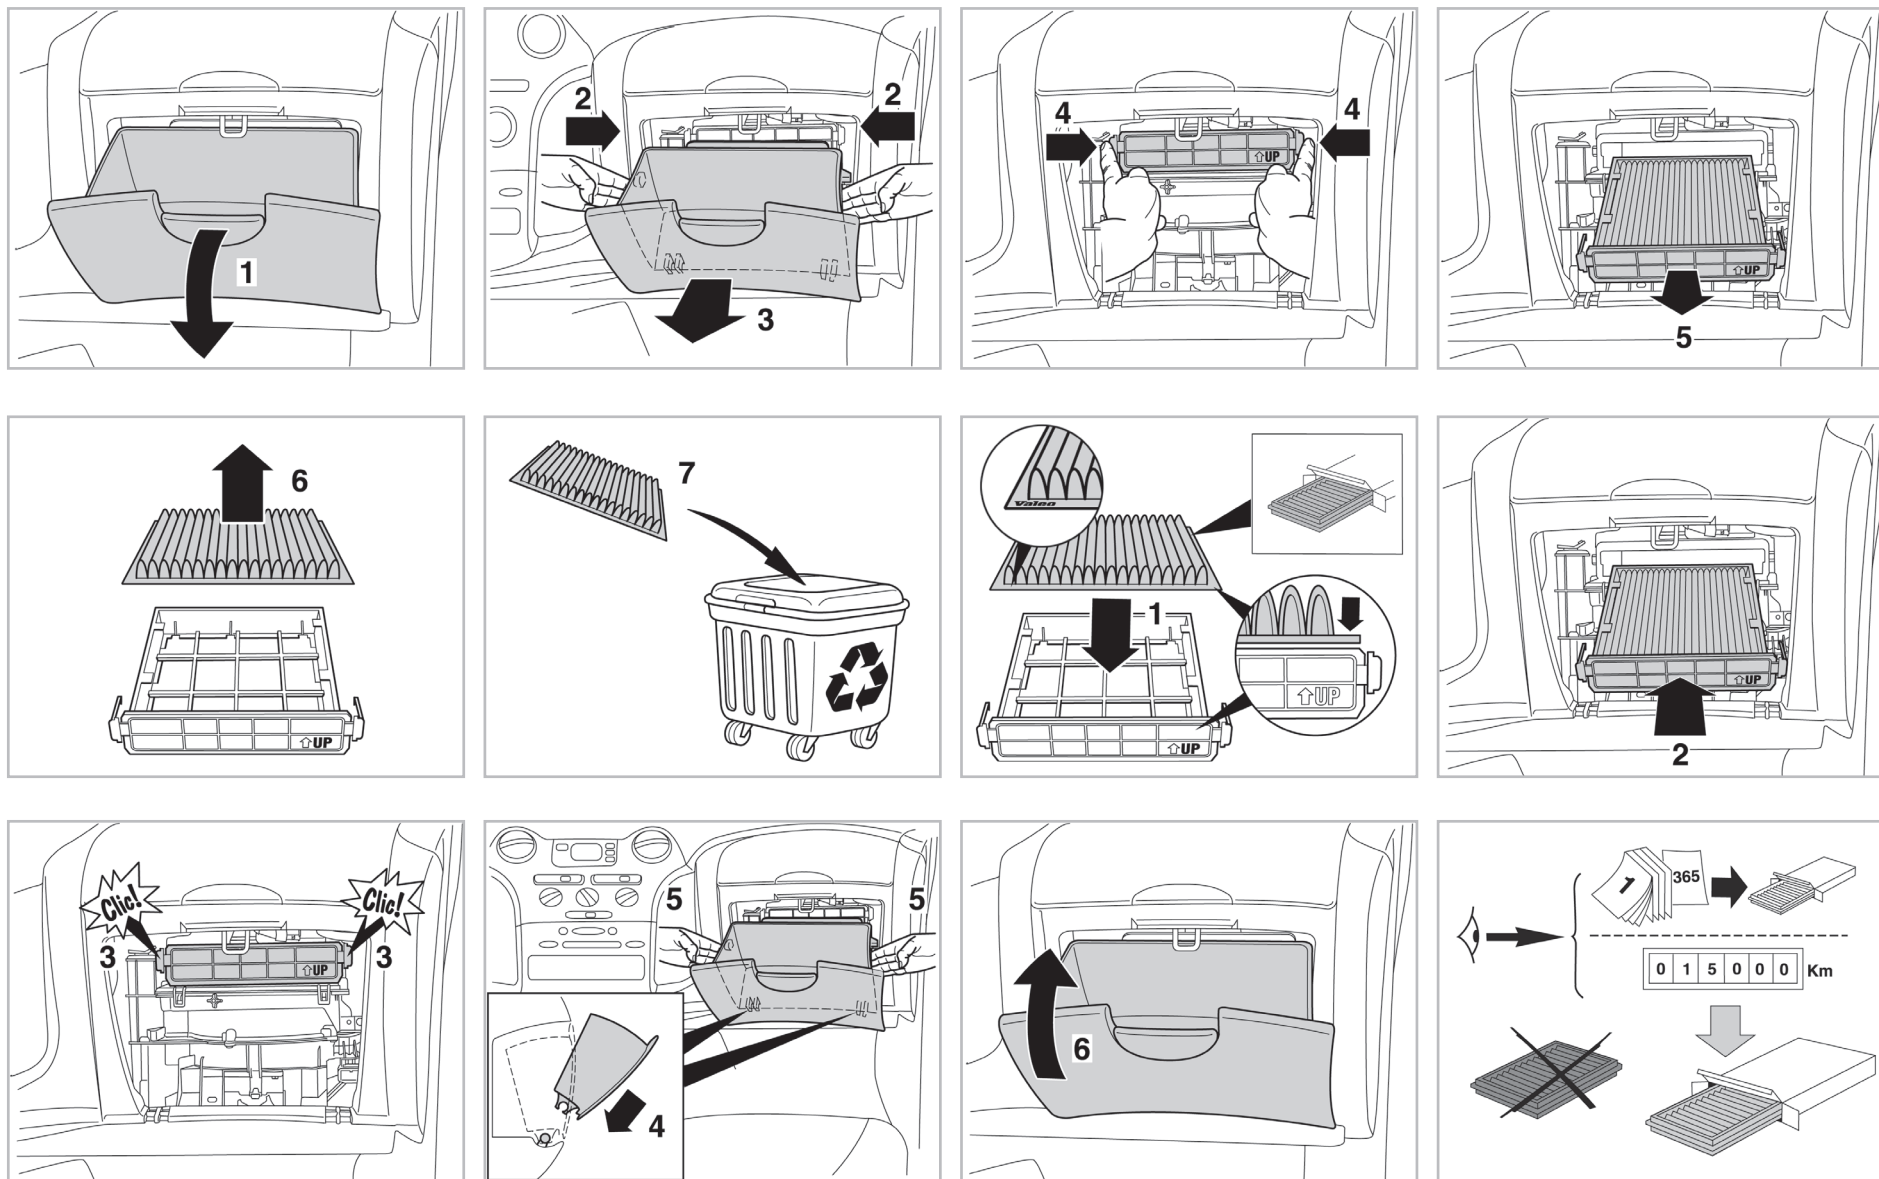

COMFORT

particle filter

698796

FH112

PA

WANT TO KNOW MORE?

www.valeo-techassist.com

FOR
TOYOTA

YARIS (FR) A/C+/- (01/01 > 10/05) / YARIS VERSO A/C+/- (12/01 >)

Valeo Service - Société par Actions simplifiée - Capital de 12 900 000 € - 70, rue Playel, 93285 Saint-Denis Cedex - France - B 306 486 408 RCS Bobigny